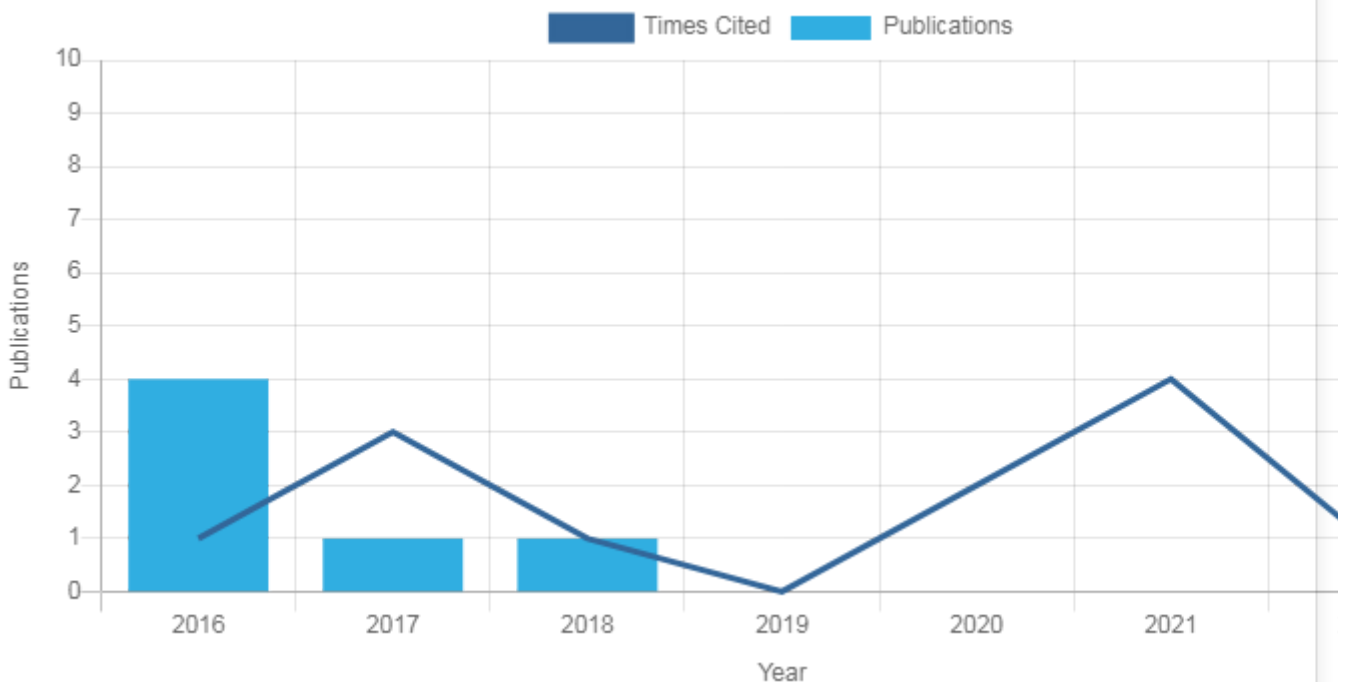

John William Carey Medithe's impact over time