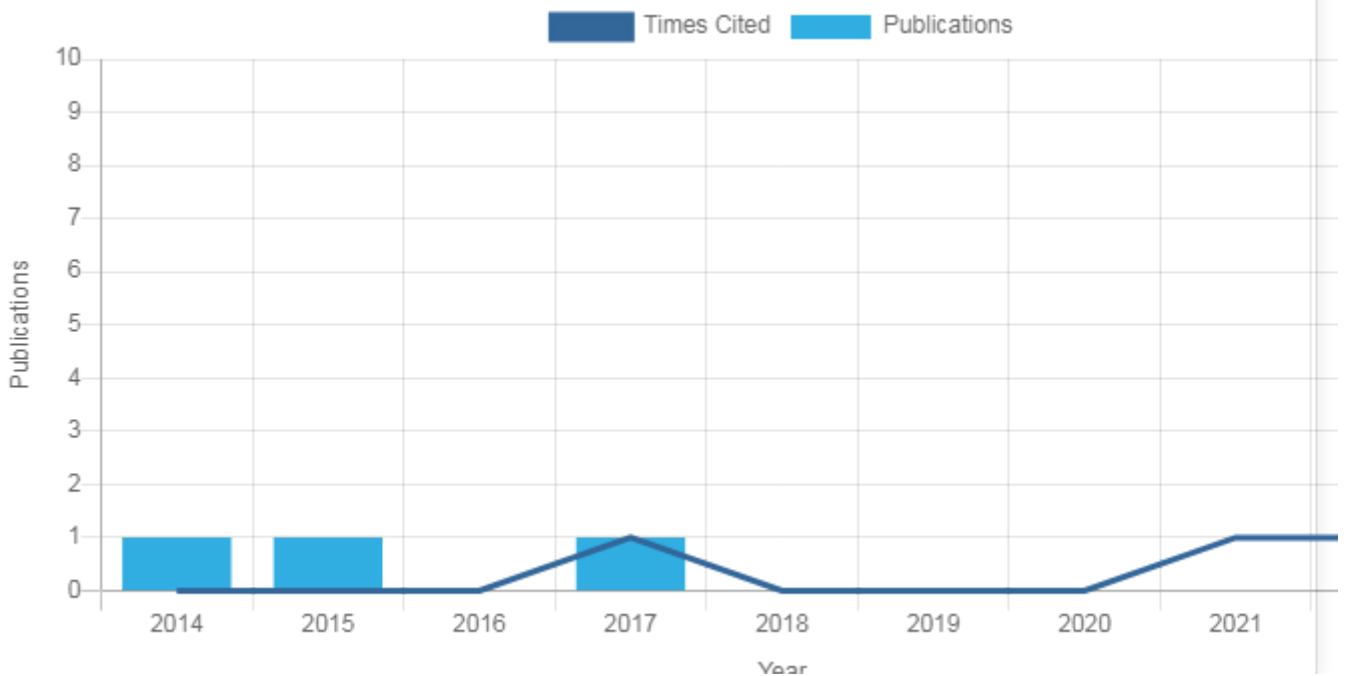

Metrics ▼

Lavanya Pamulaparty's impact over time

Statistics are calculated based only on information which has been submitted to Publons.
[Read more about them here.](#)

Publication metrics

WEB OF SCIENCE
DOCUMENTS