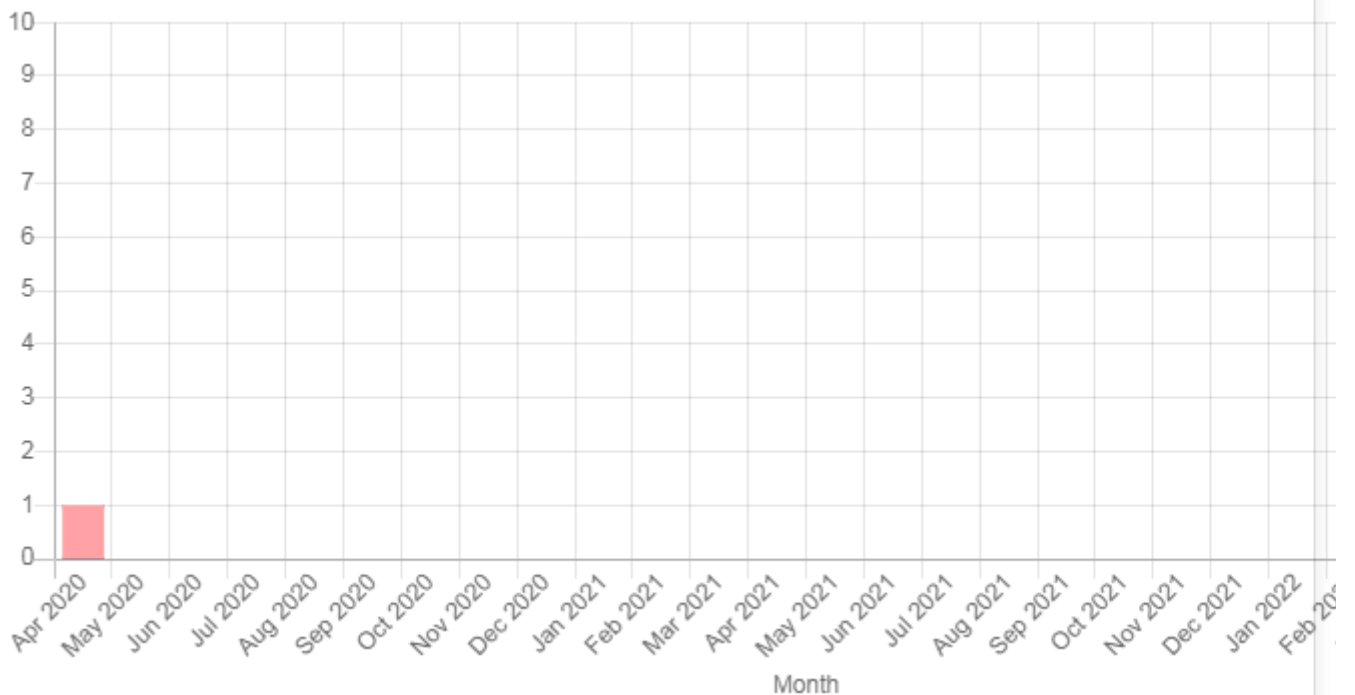

Review metrics

Compare review statistics to aggregate statistics for any research field on Publons using the form below. Leaving the form blank will compare statistics to all research fields on Publons.

ALL

Compare statistics to researchers in

SUBMIT

VERIFIED REVIEWS

1 Median: 3
29th percentile

VERIFIED REVIEWS (LAST 12 MONTHS)

0 Median: 1
43th percentile

REVIEW TO PUBLICATION RATIO

— Median: 0.3:1

Reviews per month

Month

Average review length

The average number of words per review (for which we have content), compared to the average of All fields reviewers and the average of reviewers at affiliated institutions