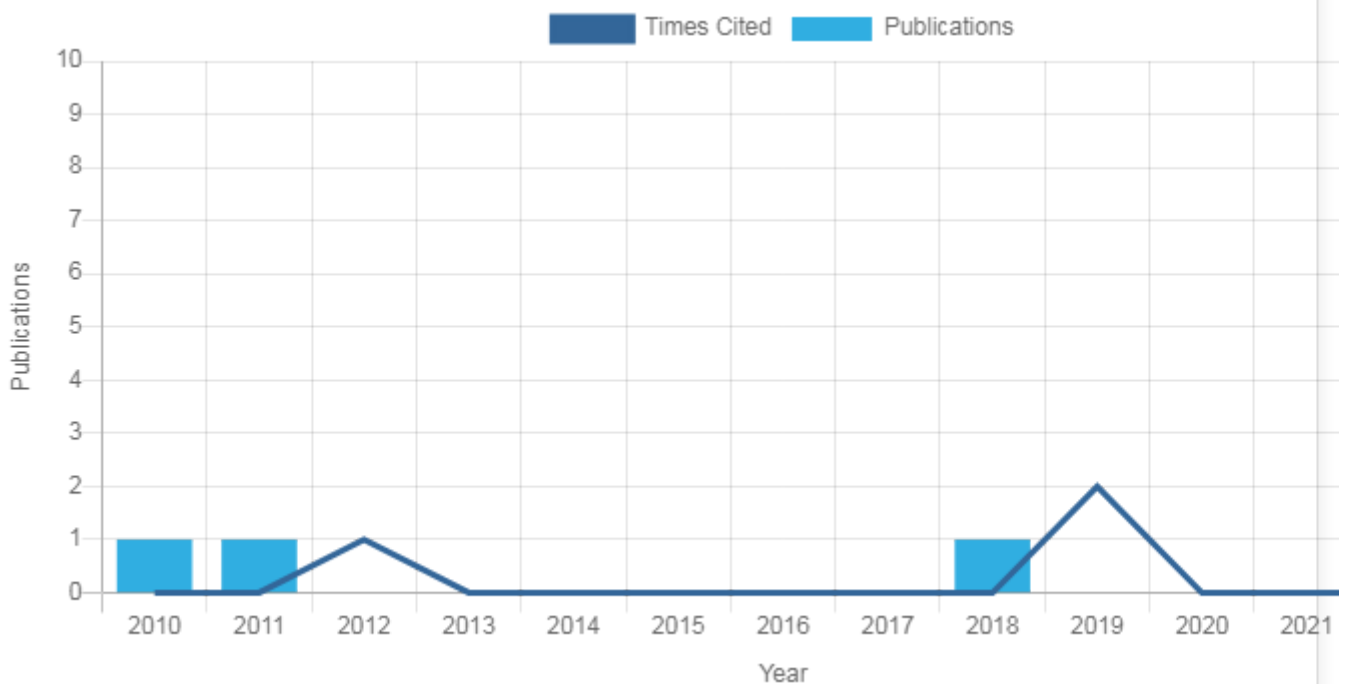

SHAIK RASOOL's impact over time