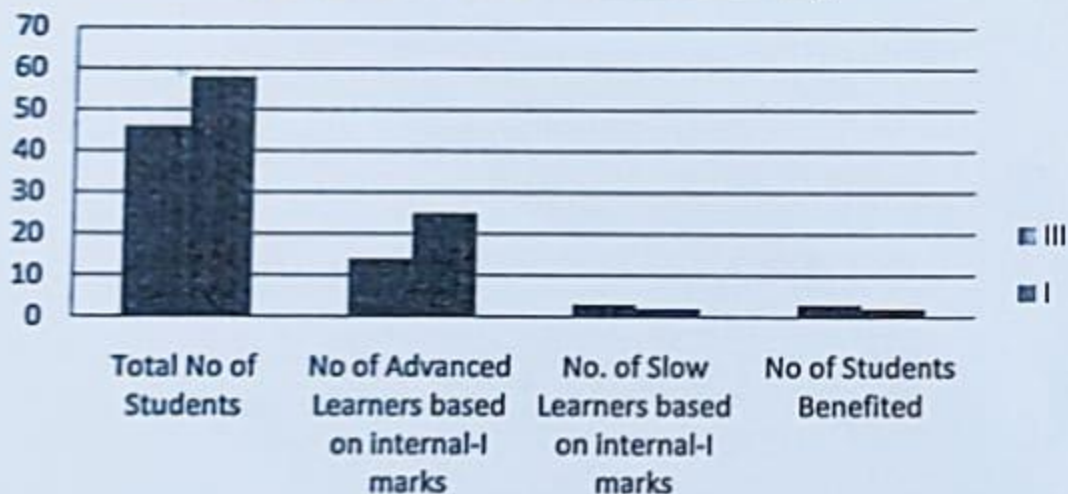

METHODIST

COLLEGE OF ENGINEERING AND TECHNOLOGY

Approved by AICTE New Delhi | Affiliated to Osmania University, Hyderabad

Estd : 2008 Address : King Koti Road, Abids, Hyderabad, Telangana, 500001 | Email : principal@methodist.edu.in

DEPARTMENT OF BUSINESS MANAGEMENT

Summary of Slow Learners and Advanced Learners

Program: MBA

A.Y: 2020-21 (ODD SEM)

Academic Year	Branch	Semester	Total No of Students	No of Advanced Learners based on internal-I marks	No. of Slow Learners based on internal-I marks	No of Students Benefited
2020-21	MBA	III	46	14	3	3
		I	58	25	2	2
		Total	104	39	5	5

2020-21 ODD SEM
Advanced & Slow Learners summary

METHODIST

COLLEGE OF ENGINEERING AND TECHNOLOGY

Approved by AICTE New Delhi | Affiliated to Osmania University, Hyderabad

Estd : 2008 Address : King Koti Road, Abids, Hyderabad, Telangana, 500001 | Email : principal@methodist.edu.in

DEPARTMENT OF BUSINESS MANAGEMENT

Summary of Slow Learners and Advanced Learners

Program: MBA

A.Y: 2020-21 (EVEN SEM)

Academic Year	Branch	Semester	Total No of Students	No of Advanced Learners based on internal-I marks	No. of Slow Learners based on internal-I marks	No of Students Benefited
2020-21	MBA	IV	46	16	0	0
		II	58	8	12	7
		Total	104	24	12	7