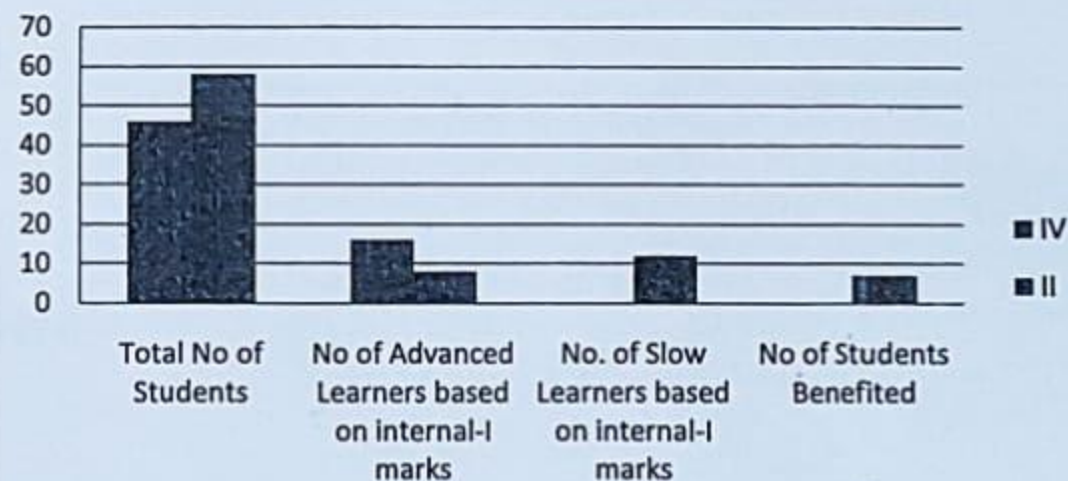

2020-21 EVEN SEM
Advanced & Slow Learners summary

Head of Department
DBM HEAD

Department of Business Management,
Methodist College of Engineering & Technology,
Abids, Hyderabad, 500001, T.S. India