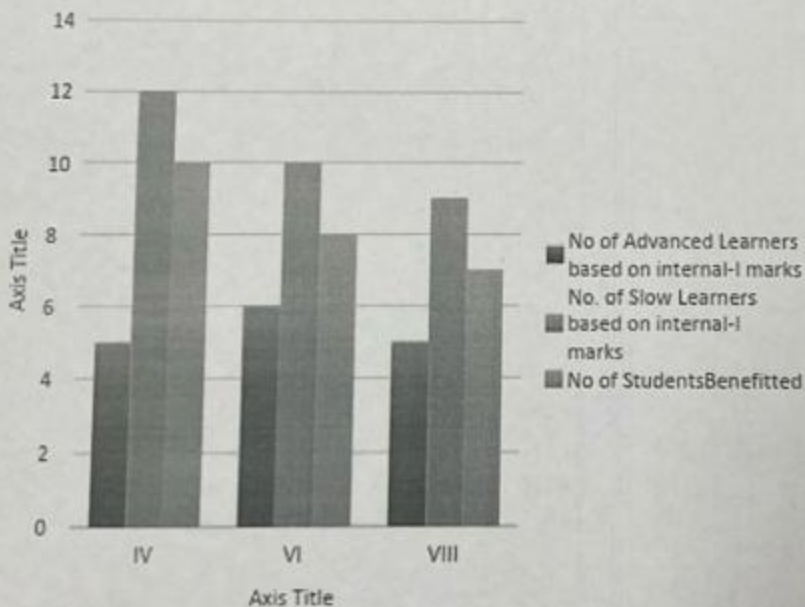

METHODIST

COLLEGE OF ENGINEERING AND TECHNOLOGY

Approved by AICTE New Delhi | Affiliated to Osmania University, Hyderabad

Estd : 2008 Address : King Koti Road, Abids, Hyderabad, Telangana, 500001 | Email : principal@methodist.edu.in

DEPARTMENT OF ELECTRICAL & ELECTRONICS ENGINEERING

Summary of Slow Learners and Advanced Learners

Program: B.E

A.Y: 2020-21 (EVEN SEM)

Academic Year	Branch	Semester	Total No of Students	No of Advanced Learners based on internal-I marks	No. of Slow Learners based on internal-I marks	No of Students Benefitted
2020-21	EEE	IV	58	5	12	10
		VI	71	6	10	8
		VIII	61	5	9	7
		Total	190	16	31	25

2020-21 EVEN SEM

Advanced and Slow Learners Summary

Head of Department

Dept. of EEE

Head of Department

Department of EEE

Methodist College of Engg & Tech.
Abids, Hyderabad-500 001.