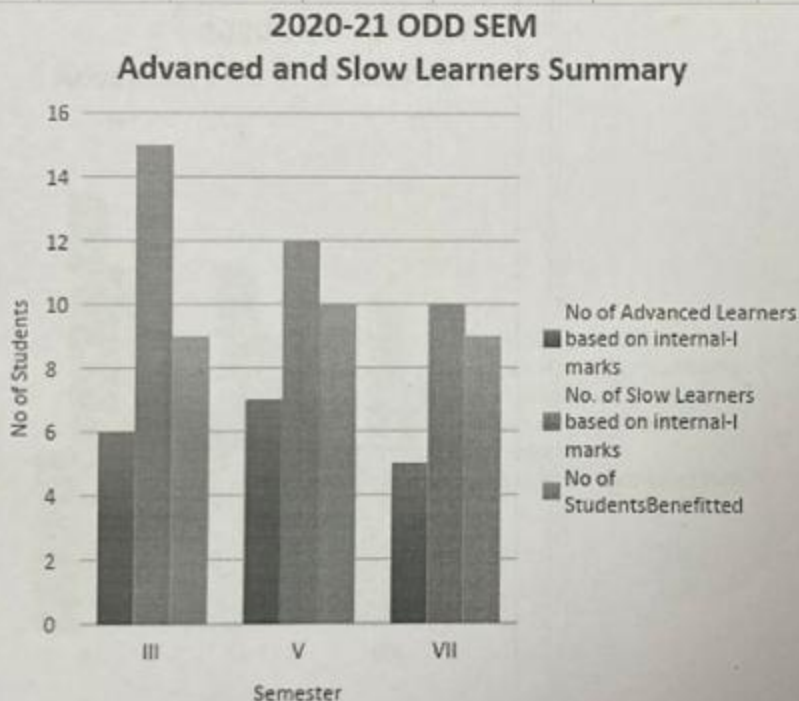

DEPARTMENT OF ELECTRICAL & ELECTRONICS ENGINEERING

Summary of Slow Learners and Advanced Learners

Program: B.E

A.Y: 2020-21 (ODD SEM)

Academic Year	Branch	Semester	Total No of Students	No of Advanced Learners based on internal-I marks	No. of Slow Learners based on internal-I marks	No of Students Benefitted
2020-21	EEE	III	58	6	15	9
		V	71	7	12	10
		VII	61	5	10	9
		Total	190	18	37	28